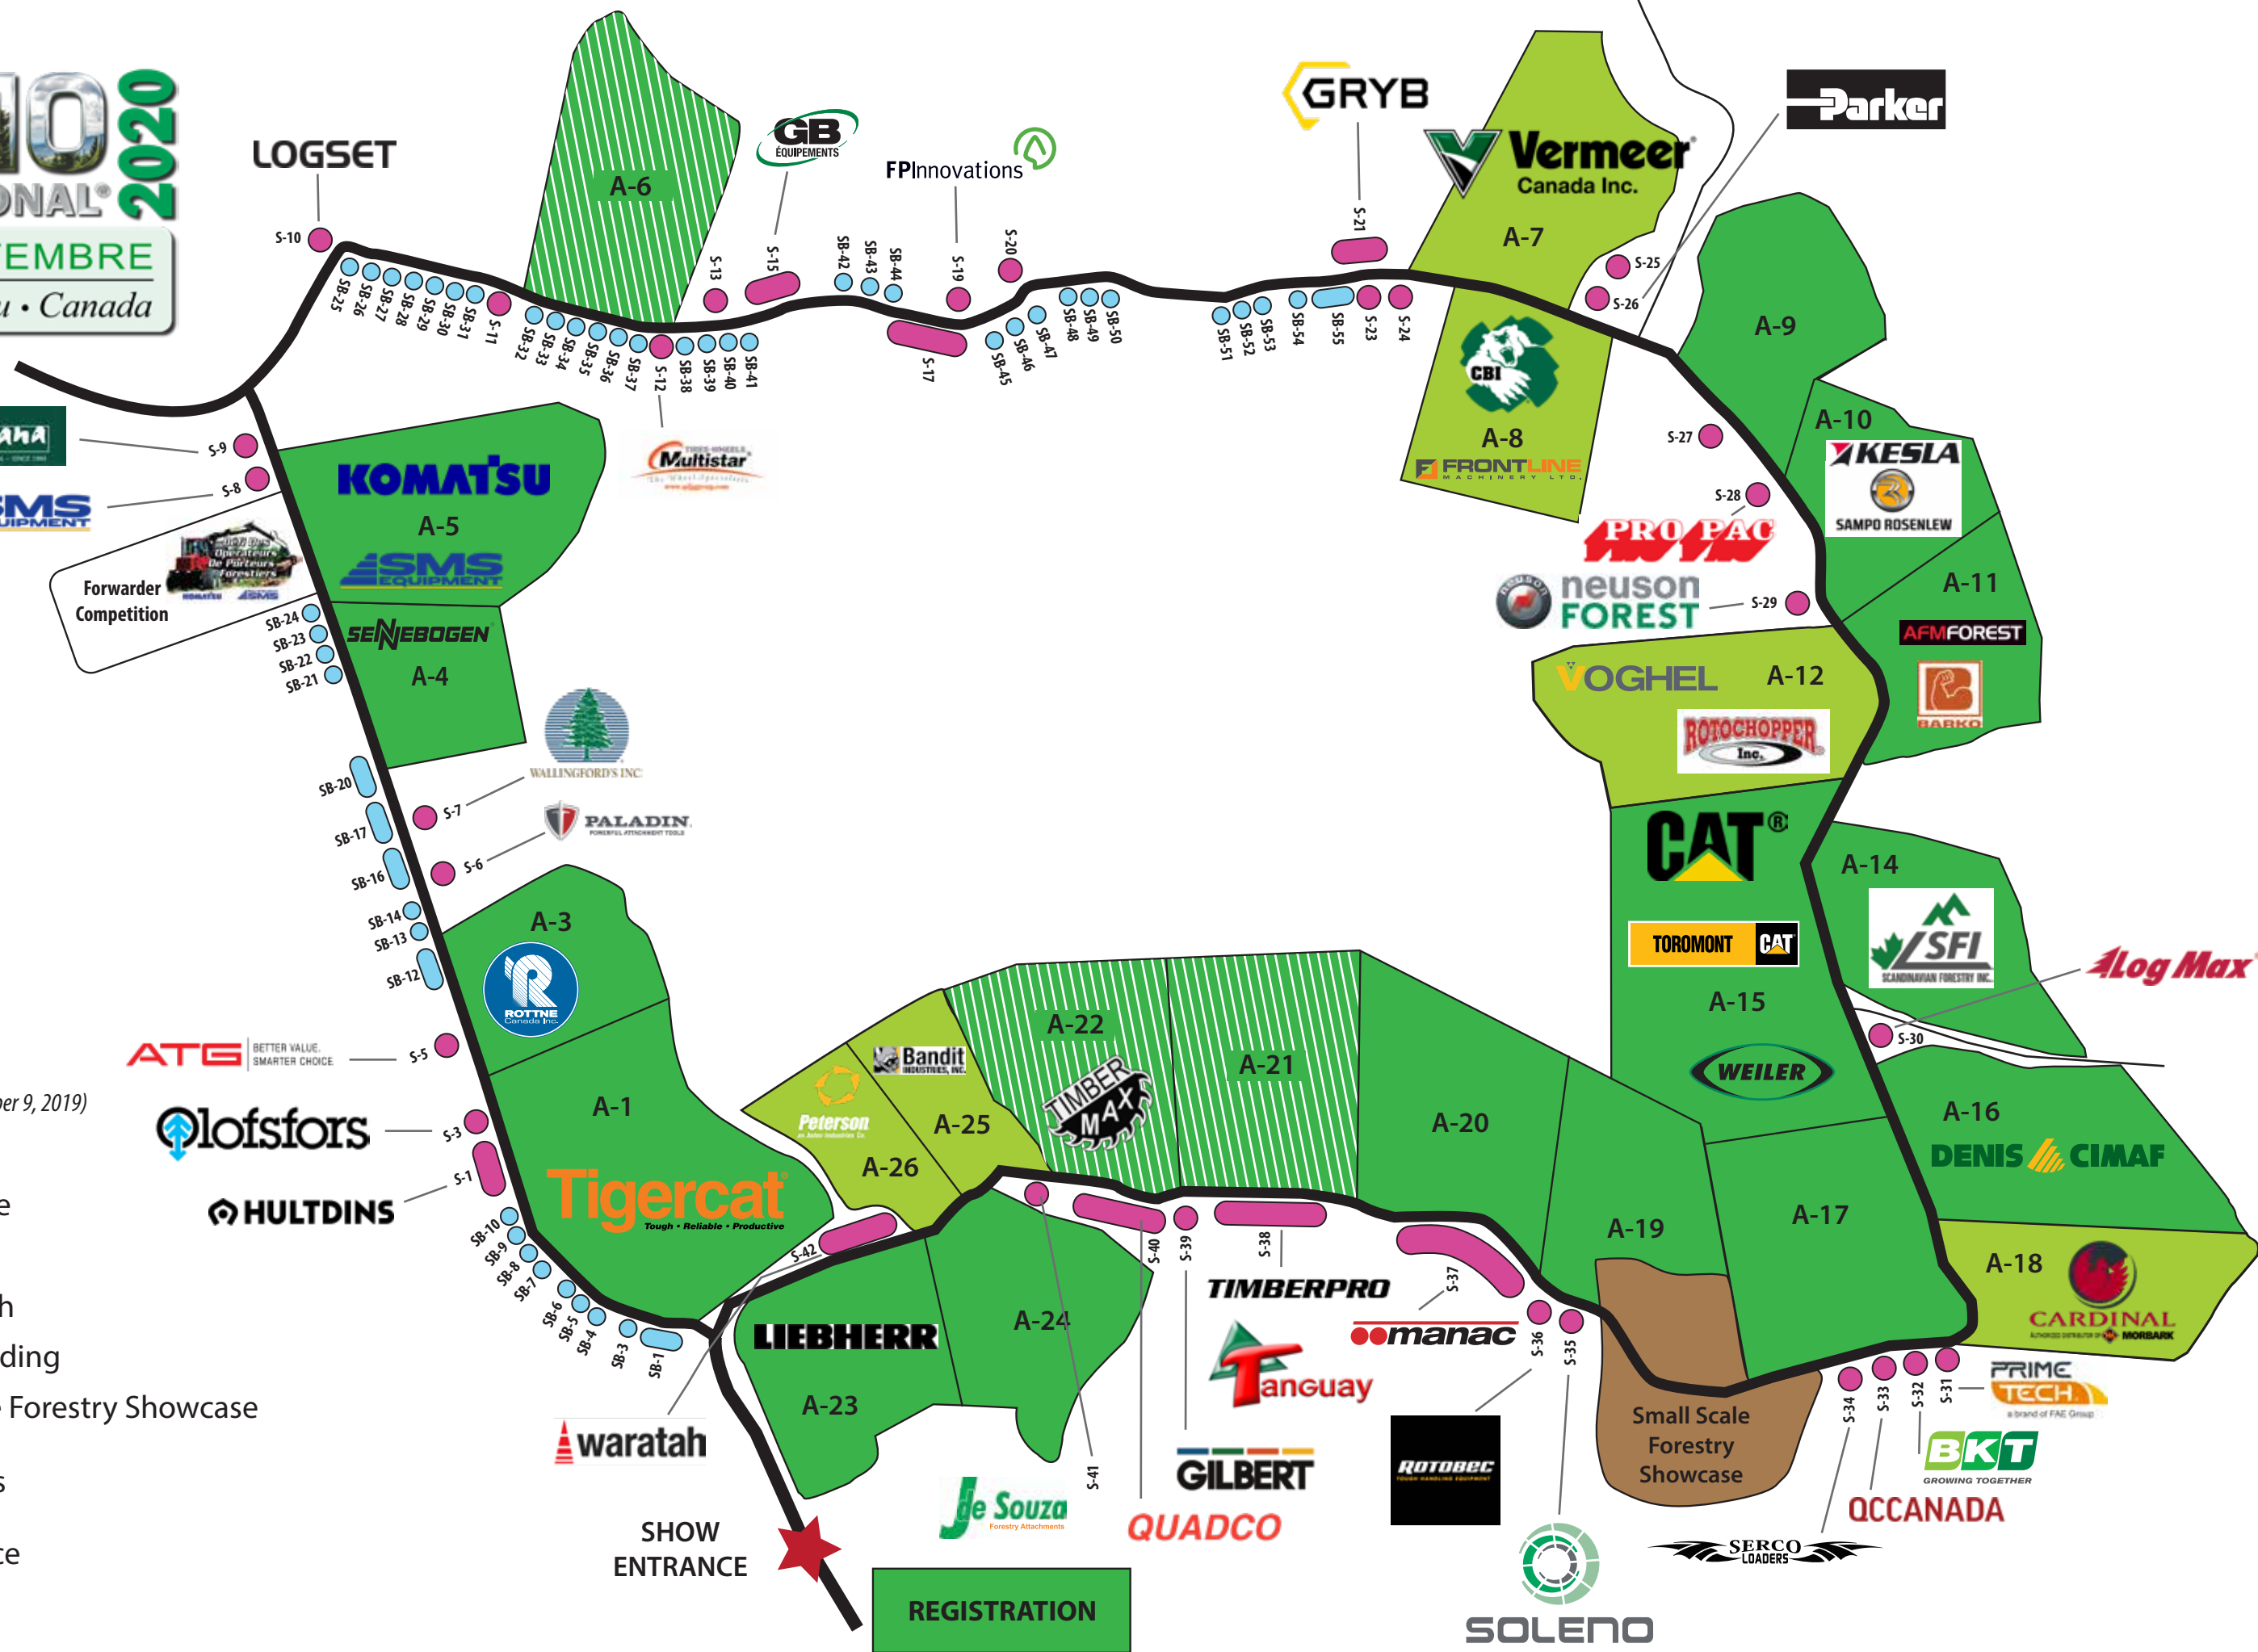

DEMO 2020

INTERNATIONAL®

24-26 SEPTEMBRE

Ottawa/Gatineau • Canada

Legend (As of December 9, 2019)

-  Active
-  Steep Slope
-  Static
-  Static Booth
-  Active Grinding
-  Small Scale Forestry Showcase
-  Washrooms
-  Food Service

Forwarder Competition

SB-24
SB-23
SB-22
SB-21

KOMATSU
A-5
SMS EQUIPMENT

SENEBOGEN
A-4

SB-20

SB-17

SB-16

SB-14